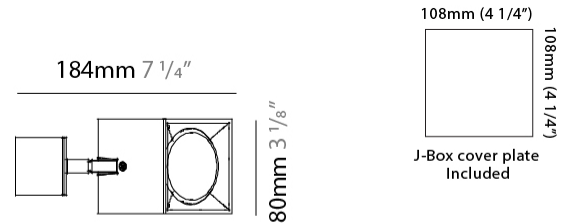

PROJECT	_____
TYPE	_____
SPECIFIER	_____
QUANTITY	_____
DATE	_____

DAU SINGLE SURFACE

D92019-

base number _____
Finish _____
Options _____

1. To build a product code in our configurator select the specify button on the base model # product page
2. To build a manual product code on this datasheet choose from the options listed below in blue font and add the suffix to the base model #

GENERAL

Series: Dau _____
Subseries: Dau Single _____
Brand: Milan _____
Division: Design _____
Mounting Type: Surface _____
Subcategory: Spots _____

PHYSICAL

Shape: Cube _____
Length (mm): 80 _____
Length (in): 3 1/8 _____
Width (mm): 83 _____
Width (in): 3 1/4 _____
Height (mm): 80 _____
Height (in): 3 1/8 _____
Max. Overall Height (mm): 160 _____
Max. Overall Height (in): 6 5/16 _____
Light Distribution: Adjustable / Direct _____
Weight (kg): 0.82 _____
Weight (lbs): 1.81 _____
Fixture Finish: [BAL / MWL / BSL](#) _____
Fixture Material: Extruded Aluminum _____

ELECTRICAL

Number of Lamps: 1 _____
Lamp Type: LED Retrofit _____
Lamp Shape: MR16 _____
Bulb Included: Bulb Not Included _____
Max. Wattage Per Lamp (W): 4 _____
Lamp Base: GU10 _____
Input Voltage (V): 120 _____

LED

OPTICAL

RATINGS AND CERTIFICATIONS

Certified By: Certified for North American Standards _____
IP rating: IP20 _____